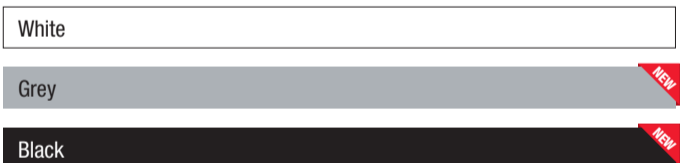

grout colour selector

Ideal for Ceramic, Porcelain and Natural Stone Wall & Floor Tiles. Complete with a BAL 25 year guarantee.

Microban® range of products

WITHOUT PROTECTION
Mould can grow on and around the grout.

YOU + BAL

BAL GROUT For porcelain tiles add BAL ADMIX GT1

WIDE JOINT For porcelain tiles add BAL ADMIX GT1

SUPERFLEX

SUPERFLEX WIDE JOINT

MICROFLEX

EASYPOXY AG

FLOOR EPOXY