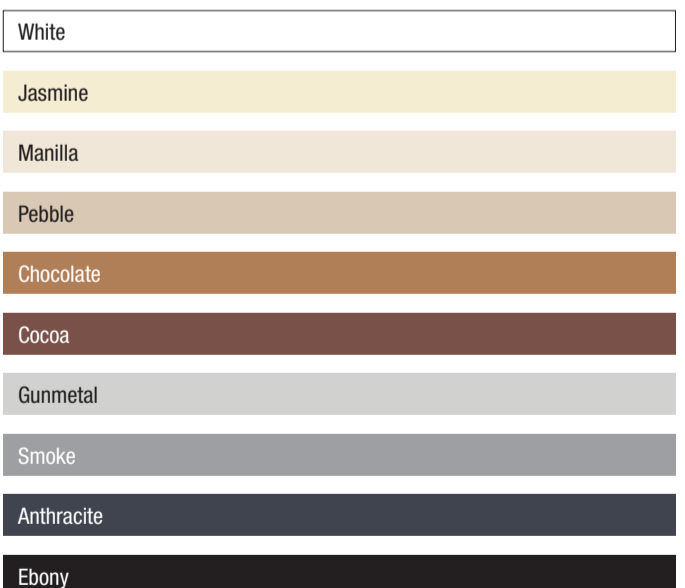

MICROFLEX

EASYPOXY AG

FLOOR EPOXY

MICROMAX 2