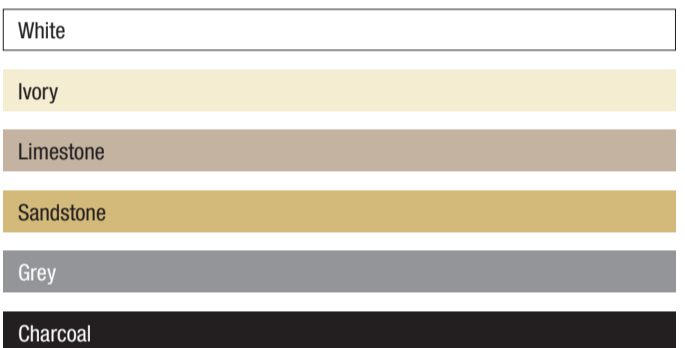

grout colour selector

Ideal for Ceramic, Porcelain and Natural Stone Wall & Floor Tiles. Complete with a BAL 25 year guarantee.

Microban® range of products

WITHOUT PROTECTION
Mould can grow on and around the grout.

YOU + BAL

BAL GROUT For porcelain tiles add BAL ADMIX GT1

WIDE JOINT For porcelain tiles add BAL ADMIX GT1

SUPERFLEX

SUPERFLEX WIDE JOINT

MICROFLEX

EASYPOXY AG

FLOOR EPOXY