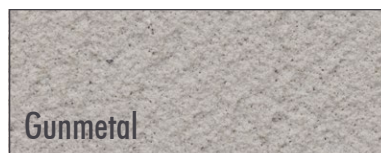

NEW

micromax

GROUT-EFFECT SEALANT

ENSURE YOU GET THE PERFECT FINISH

New grout-effect technology provides a textured, grout-effect, matt-finish for perimeter and movement joints.

Colour matched to BAL Micromax3 ECO grouts.

EXCLUSIVE TO
Topps Tiles

Grout-effect Sealant

Colour matched to grout and textured matt finish.

Micromax3 ECO Grout

Standard Gloss Sealant

Colour matched to grout with a gloss finish.

White

White

White

Jasmine

Jasmine

Jasmine

Gunmetal

Gunmetal

Gunmetal

Smoke

Smoke

Smoke

Ebony

Ebony

Ebony